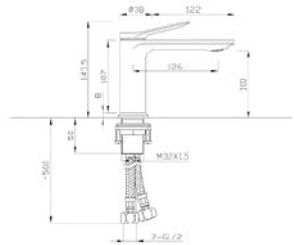

without Popup Waste

RB.TGN.OBS241.BR.PK