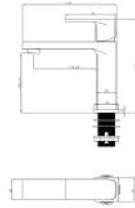

Pulse Collection

Pulse Single Lever Basin Mixer

(M271001)

without Popup Waste

RB.TGN.0FA110.CB.PV

Features

- Body: Brass
- Handle: Zinc alloy
- Finish: Chrome

Pulse High Spout Basin Mixer

(M271003)

without Popup Waste

RB.TGN.0FA110.CB.PU

Features

- Body: Brass
- Handle: Zinc alloy
- Finish: Chrome

Pulse Three Functions Shower

(D271003)

RB.TGN.0BS241.BR.PL

Features

- Body: Brass
- Handle: Brass
- Shower head(30x20cm):ABS
- Three functions hand shower:ABS
- Finish: Chrome

Lush Collection

Lush High Spout Basin Mixer (M372003)

without Popup Waste

RB.TGN.0FA110.CB.PX