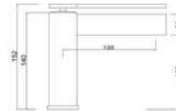

Moderna Single Lever Basin Mixer (M466001)

without Popup Waste

RB.TGN.0FA110.CB.PQ

Features

- Body: Brass
- Handle: Brass
- Finish: Brushed gold

Moderna Single Lever Basin Mixer (M461001)

without Popup Waste

RB.TGN.0FA110.CB.PR

Features

- Body: Brass
- Handle: Brass
- Finish: Chrome

Moderna High Spout Basin Mixer (M466003)

without Popup Waste

RB.TGN.0FA110.CB.PS

Features

- Body: Brass
- Handle: Brass
- Finish: Brushed gold