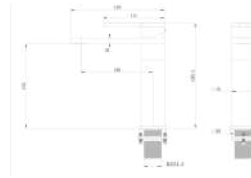

Features

- Body: Stainless Steel
- Handle: Stainless Steel
- Finish: Brushed