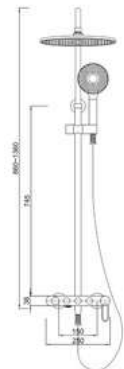

Inox Three Function Shower System (D391007)

RB.TGN.OBS241.BR.PK

Features

- Body:Brass
- Handle:Zinc alloy
- Shower head(25cm):ABS
- Three functions hand shower:ABS
- Finish-Chrome

Aqua Flow Collection

AquaFlow Single Lever Basin Mixer (M022157)

- Body: Brass
- Handle: Brass
- Finish: Chrome

Moderna High Spout Basin Mixer (M466003)

without Popup Waste

RB.TGN.0FA110.CB.PS

Features

- Body: Brass
- Handle: Brass
- Finish: Brushed gold

Moderna High Spout Basin Mixer (M461003)

without Popup Waste

RB.TGN.0FA110.CB.PT

Features

- Body: Brass
- Handle: Brass
- Finish: Chrome

Moderna Thermostatic Three Functions Shower System (D466012)

RB.TGN.0BS241.BR.PF

Features

- Body: Brass
- Handle: Brass
- Shower head(25cm):ABS
- Three functions hand shower:ABS
- Finish: Brushed gold

Moderna Thermostatic Three Functions Shower System (D461012)

RB.TGN.0BS241.BR.PG

Features

- Body: Brass
- Handle: Brass
- Shower head(25cm):ABS
- Three functions hand shower:ABS
- Finish: Chrome

www.rocell.com | 0766 22 33 44