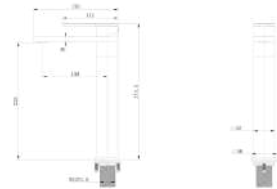

Features

- Body: Stainless Steel
- Handle: Stainless Steel
- Finish: Brushed