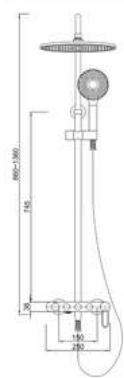

Inox Three Function Shower System (D391007)

RB.TGN.OBS241.BR.PK

Features

- Body:Brass
- Handle:Zinc alloy
- Shower head(25cm):ABS
- Three functions hand shower:ABS
- Finish-Chrome

Aqua Flow Collection

AquaFlow Single Lever Basin Mixer (M022157)

- Body: Brass
- Handle: Brass
- Finish: Chrome

Moderna High Spout Basin Mixer (M466003)

without Popup Waste

RB.TGN.0FA110.CB.PS

Features

- Body: Brass
- Handle: Brass
- Finish: Brushed gold

Moderna High Spout Basin Mixer (M461003)

without Popup Waste

RB.TGN.0FA110.CB.PT

Features

- Body: Brass
- Handle: Brass
- Finish: Chrome

Moderna Thermostatic Three Functions Shower System (D466012)

RB.TGN.0BS241.BR.PF

Features

- Body: Brass
- Handle: Brass
- Shower head(25cm):ABS
- Three functions hand shower:ABS
- Finish: Brushed gold

Moderna Thermostatic Three Functions Shower System (D461012)

RB.TGN.0BS241.BR.PG

Features

- Body: Brass
- Handle: Brass
- Shower head(25cm):ABS
- Three functions hand shower:ABS
- Finish: Chrome

www.rocell.com | 0766 22 33 44