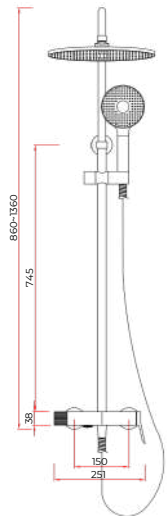

Bright
Technology

Mute
Technology

Faucets

25mm-30mm
Sedal
Ceramic
Cartridge

Neoperl
Aerator

A pair of
Stainless
Steel
Tucai
Flexible Hoses
1/2" Connection

Showers

ABS shower
head 25cm-
35cm

Three
functions
hand shower

Inox Collection

Inox

Inox Basin Mixer (M392001)

without Popup Waste

RB.TGN.OBS241.BR.PK

Features

- Body:Brass
- Handle:Zinc alloy
- Finish-Chrome

Inox Three Function Shower System (D391007)

RB.TGN.OBS241.BR.PK

Features

- Body:Brass
- Handle:Zinc alloy
- Shower head(25cm):ABS
- Three functions hand shower:ABS
- Finish-Chrome

Aqua Flow Collection

AquaFlow Single Lever Basin Mixer (M022157)

Features

- Body: Brass
- Handle: Brass
- Shower head(30x20cm):ABS
- Three functions hand shower:ABS
- Finish: Chrome

Lush Collection

Lush High Spout Basin Mixer (M372003)

without Popup Waste

RB.TGN.0FA110.CB.PX