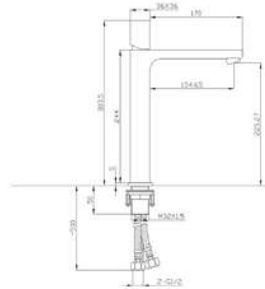

Features

- Body: Brass
- Handle: Zinc alloy
- Finish: Chrome