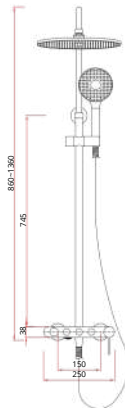

Features

- Body: Brass
- Handle: Brass
- Shower head(25cm):ABS
- Three functions hand shower:ABS
- Finish: Brushed