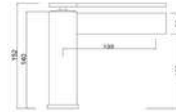

Moderna Single Lever Basin Mixer (M466001)

without Popup Waste

RB.TGN.0FA110.CB.PQ

Features

- Body: Brass
- Handle: Brass
- Finish: Brushed gold

Moderna Single Lever Basin Mixer (M461001)

without Popup Waste

RB.TGN.0FA110.CB.PR

Features

- Body: Brass
- Handle: Brass
- Finish: Chrome

Moderna High Spout Basin Mixer (M466003)

without Popup Waste

RB.TGN.0FA110.CB.PS

Features

- Body: Brass
- Handle: Brass
- Finish: Brushed gold